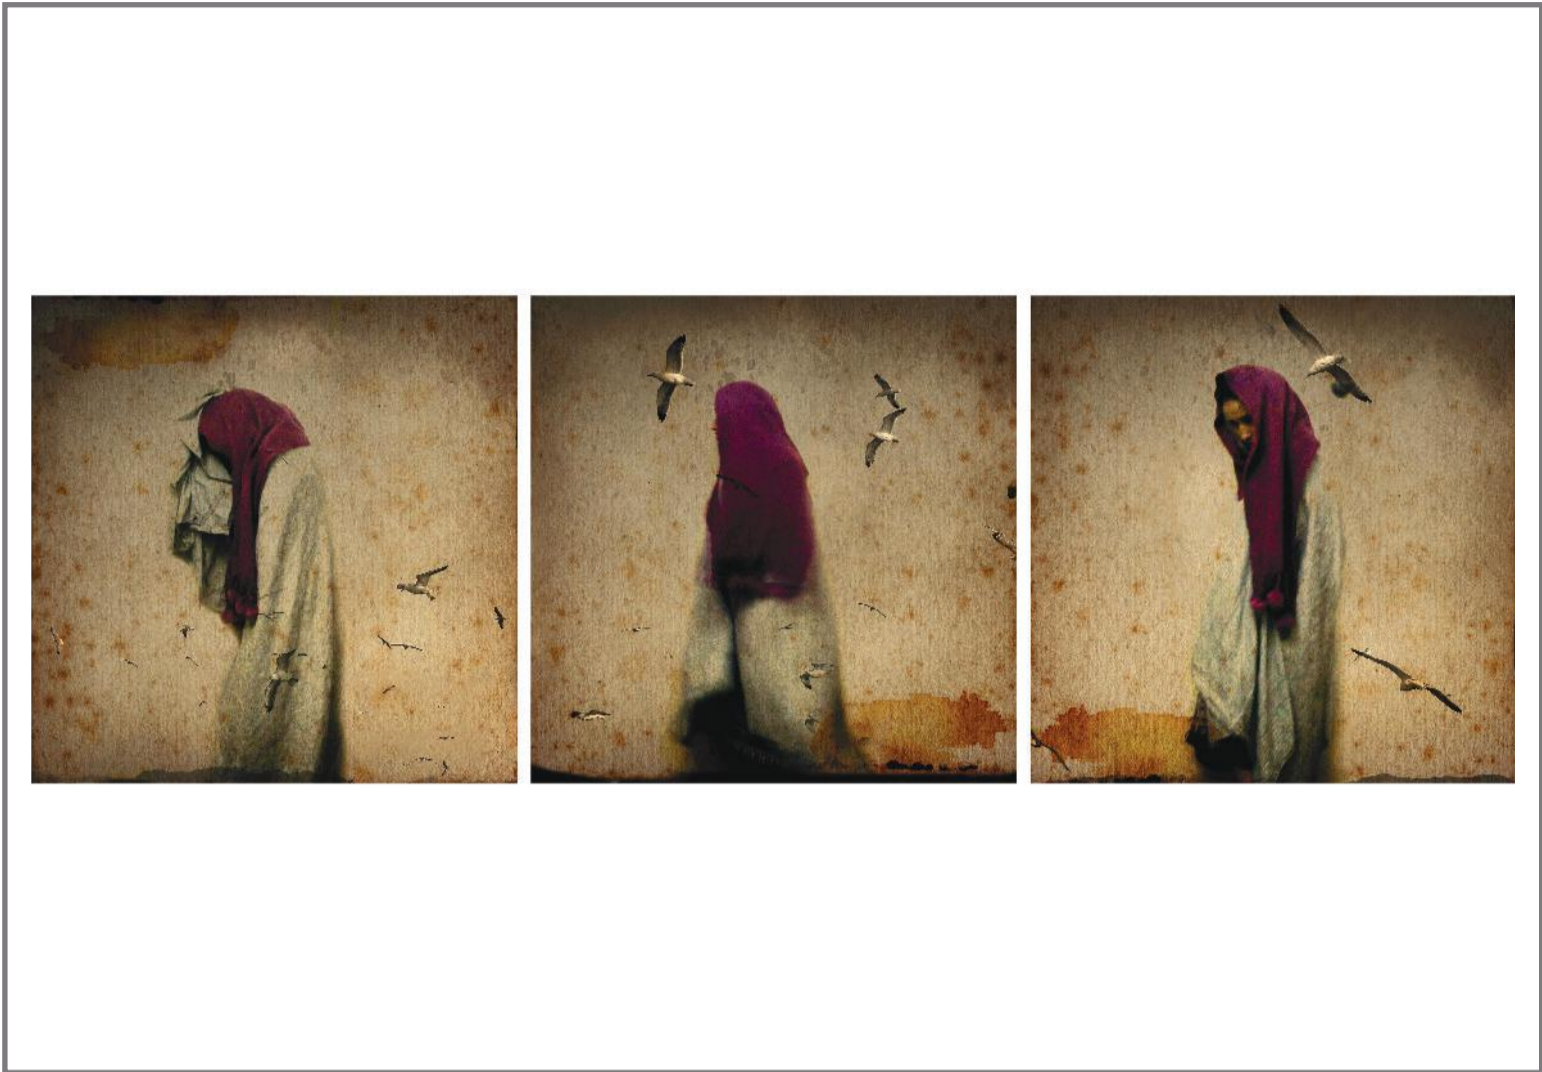

“DEEPNESS”
Photography and Computer Graphic
100 x 100 cm, 2010

© Marwa Adel, Courtesy Art Sawa

PO Box 212592
Dubai, UAE

T +971 4 340 8660

F +971 4 340 8661

E info@artsawa.com

W artsawa.com

artsawa