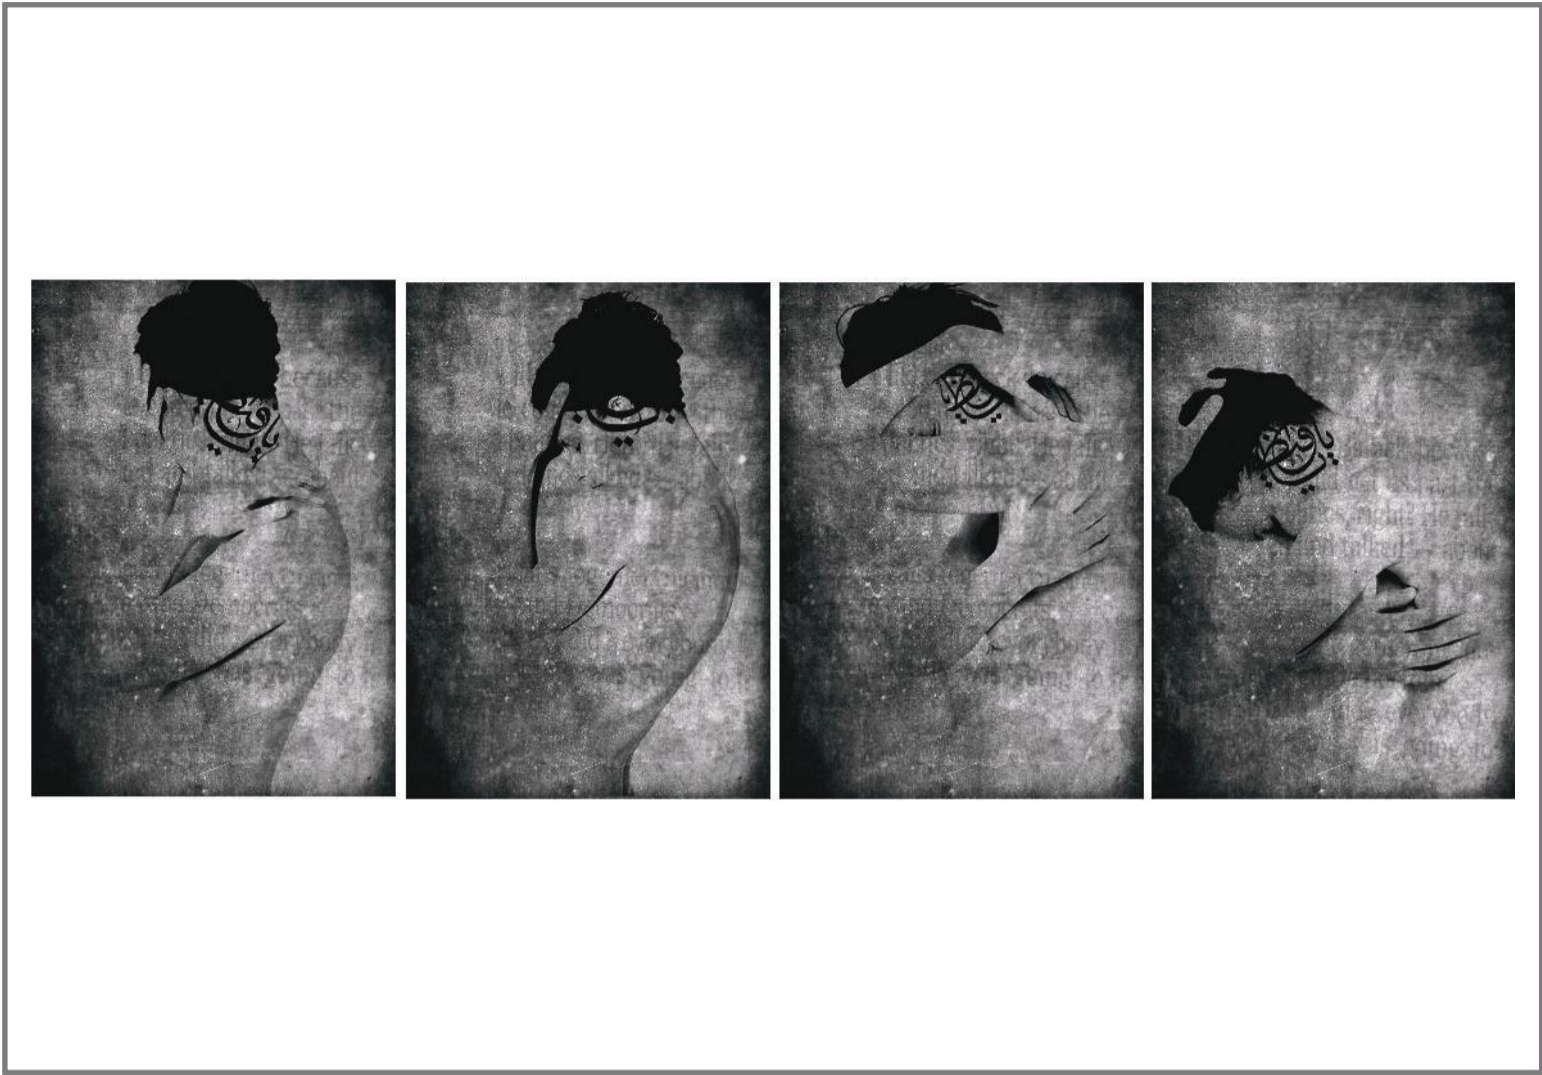

MARWA ADEL

“HIDING”
Photography and Computer Graphic
280 x 100 cm, 2010

© Marwa Adel, Courtesy Art Sawa

PO Box 212592
Dubai, UAE
T +971 4 340 8660
F +971 4 340 8661
E info@artsawa.com
W artsawa.com